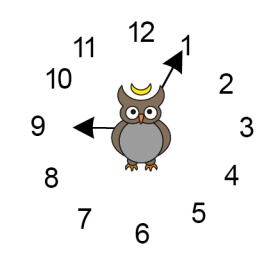

# Telling Time Worksheet

Color the clock that matches the digital clock on the left in each row.

3 : 00

9 : 05

1 : 45

4 : 45