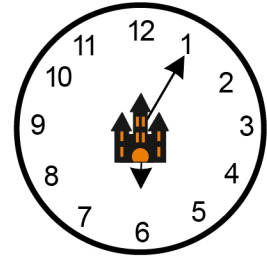

# Telling Time Worksheet

Color the clock that matches the digital clock on the left in each row.

3 : 00

9 : 05

1 : 45

4 : 45