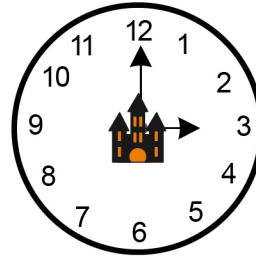

# Telling Time Worksheet

Color the clock that matches the digital clock on the left in each row.

3 : 00

9 : 05

1 : 45

4 : 45