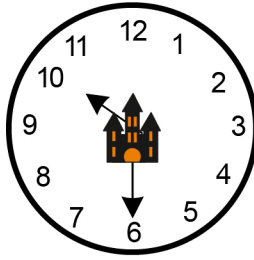

# Telling Time Worksheet

Color the clock that matches the digital clock on the left in each row.

3 : 00

9 : 05

1 : 45

4 : 45