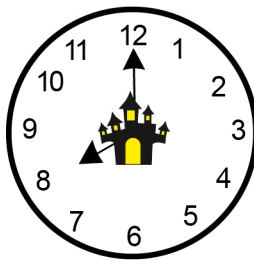

# Telling Time Worksheet

Color the clock that matches the digital clock on the left in each row.

1 : 35

7 : 15

8 : 00

3 : 20