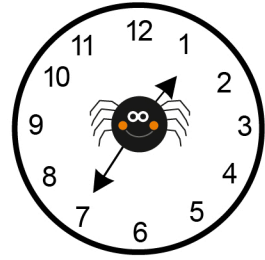

# Telling Time Worksheet

Color the clock that matches the digital clock on the left in each row.

1 : 35

7 : 15

8 : 00

3 : 20