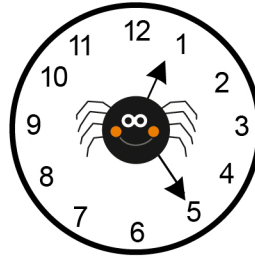

# Telling Time Worksheet

Color the clock that matches the digital clock on the left in each row.

1 : 35

7 : 15

8 : 00

3 : 20