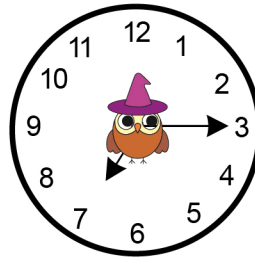

# Telling Time Worksheet

Color the clock that matches the digital clock on the left in each row.

1 : 35

7 : 15

8 : 00

3 : 20