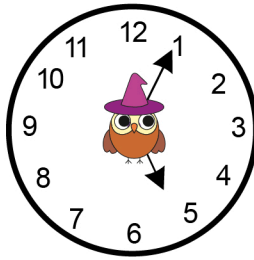

# Telling Time Worksheet

Color the clock that matches the digital clock on the left in each row.

1 : 35

7 : 15

8 : 00

3 : 20