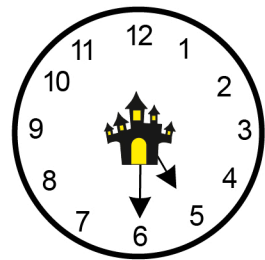

# Telling Time Worksheet

Color the clock that matches the digital clock on the left in each row.

1 : 35

7 : 15

8 : 00

3 : 20