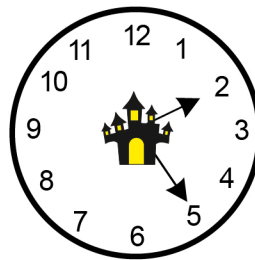

# Telling Time Worksheet

Color the clock that matches the digital clock on the left in each row.

1 : 35

7 : 15

8 : 00

3 : 20